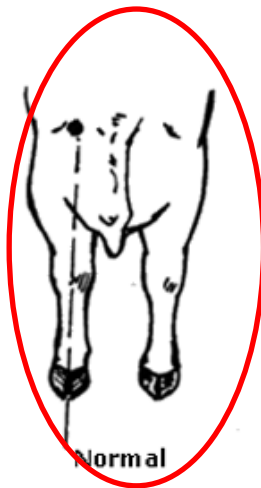

WE BELONG

WE CARE

WE SERVE

"Together we move North West Province forward"

www.nwpg.gov.za

Selecting a bull

Narrow scrotal neck without fat deposits

- Avoid twisted testicles.
- Elongated & round scrotum are accepted.
- 2 yrs old bull = 30 cm

Correct

Too straight

Sickle-hocked

Normal

Knock-kneed

Bow-legged

Correct

Bow-legged