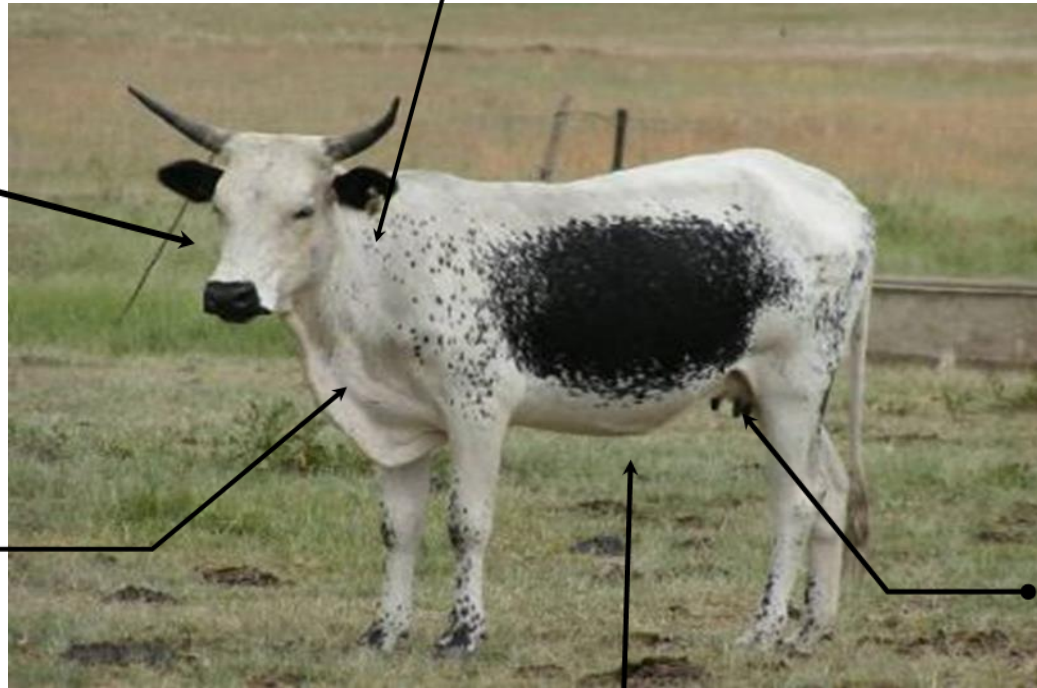

www.nwpg.gov.za

SELECTING A COW

Slender neck

Feminine head:
smooth

Flat brisket with
no fat deposits.

Naval

Well developed
udder with well
space teats.
(smooth)

**Agriculture &
Rural Development**
Department:
Agriculture and Rural Development
North West Provincial Government
REPUBLIC OF SOUTH AFRICA